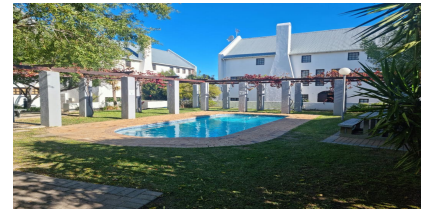

De Wijnlanden

Bachelor flat

R 6 300

Web Ref: 7963R

Chic bachelor flat nestled in a secure complex boasting breathtaking gardens and communal amenities including a pool and braai area, perfect for entertaining. Enjoy panoramic views of Table Mountain, making it an ideal home for city dwellers or busy professionals. Conveniently located just twenty minutes from the airport and within easy reach of Somerset West and Stellenbosch, this centrally situated gem offers the best of urban living.