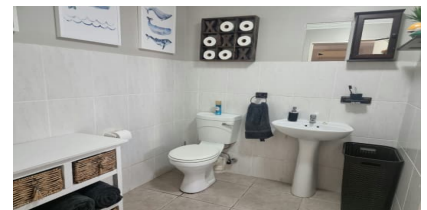

De Wijnlanden

Bachelor flat

R 6 300

Web Ref: 7963R

Chic bachelor flat nestled in a secure complex boasting breathtaking gardens and communal amenities including a pool and braai area, perfect for entertaining. Enjoy panoramic views of Table Mountain, making it an ideal home for city dwellers or busy professionals. Conveniently located just twenty minutes from the airport and within easy reach of Somerset West and Stellenbosch, this centrally situated gem offers the best of urban living.

Rooms:

Bathrooms

Kitchen

Living Area

Bedrooms

Property Details:

Floor Size: ± 44 m²

Marisa van der Merwe